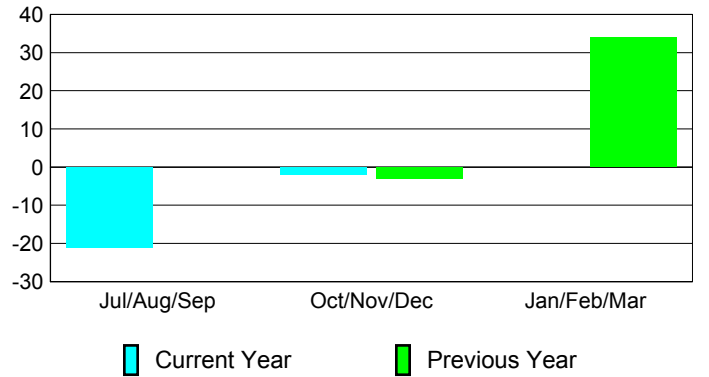

Gender Comparison 2012-2013

Jan/Feb/Mar

Male

Female