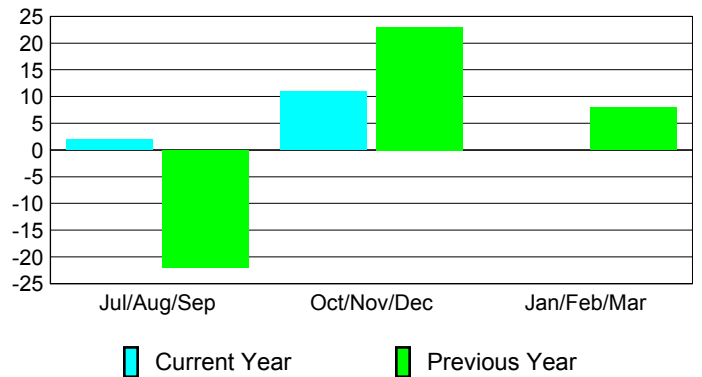

Club Results 2012-2013

Goal, New, Dropped, Gain/Loss

Comparison of Club Gain/Loss

Current Year Compared to the Previous Year

YTD Status Quo Clubs 2012-2013

Status Quo Clubs Compared to Status Quo Members

MEMBERSHIP

Membership Results
2012-2013

Membership
2011-2012

Month	Net Memb Goal	Actual New Memb	Actual Dropped Memb	Gain/Loss of Memb	Gain/Loss of Memb
Jul/Aug/Sep		2	0	2	-22
Oct/Nov/Dec		14	-3	11	23
Jan/Feb/Mar					8
Totals		16	-3	13	9

Membership Results 2012-2013

Goal, New, Dropped, Gain/Loss

Comparison of Membership Gain/Loss

Current Year Compared to the Previous Year

Gender Comparison 2012-2013

Jul/Aug/Sep

Oct/Nov/Dec

Jan/Feb/Mar