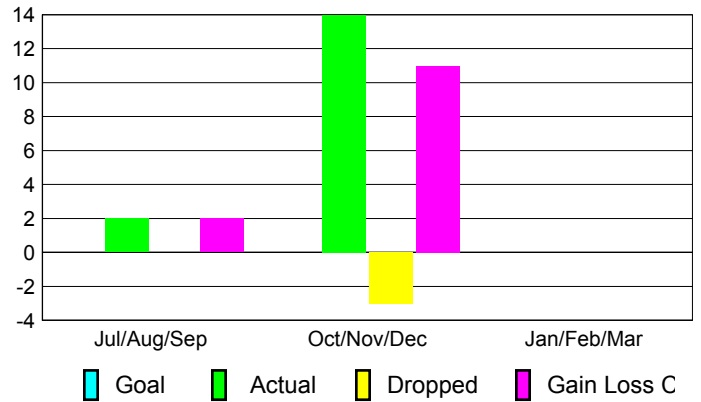

Membership Results 2012-2013

Goal, New, Dropped, Gain/Loss

Comparison of Membership Gain/Loss

Current Year Compared to the Previous Year