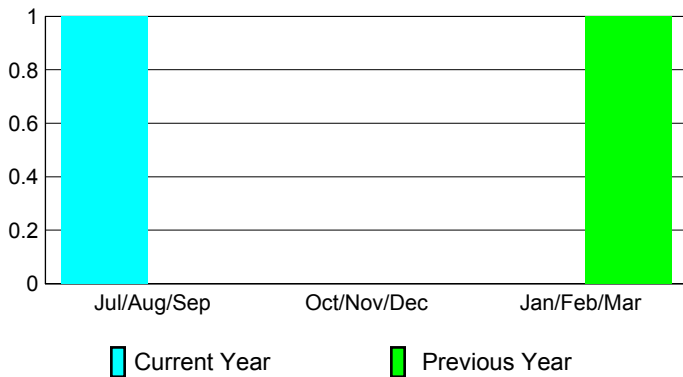

Club Results 2012-2013

Goal, New, Dropped, Gain/Loss

Comparison of Club Gain/Loss

Current Year Compared to the Previous Year

YTD Status Quo Clubs 2012-2013

Status Quo Clubs Compared to Status Quo Members

MEMBERSHIP