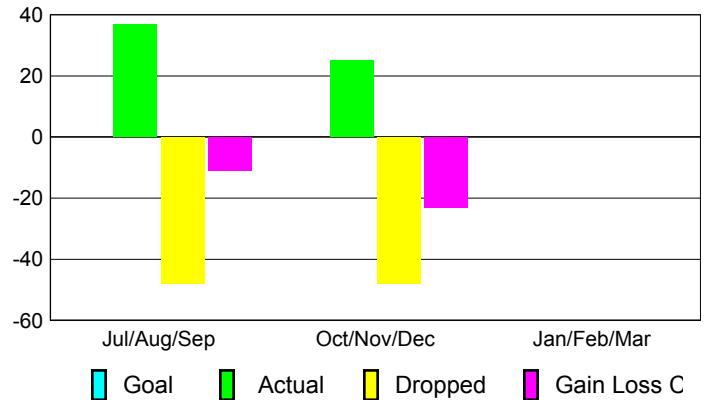

Membership Results 2012-2013

Goal, New, Dropped, Gain/Loss

Comparison of Membership Gain/Loss

Current Year Compared to the Previous Year