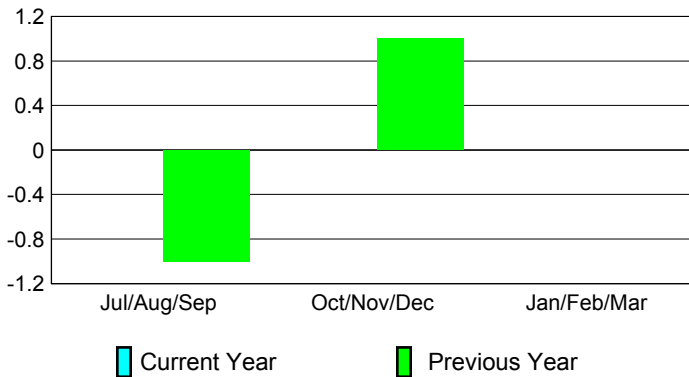

2012-2013 GMT Reports for District (or Undistricted) **District 403 A1 REP OF**

GMT: Norbert Bationo

Location: REP OF GUINEA

GMT CA: 6

CLUBS

Club Results
2012-2013

Clubs
2011-2012

Month	New Club Goal	Actual New Clubs	Actual Dropped Clubs	Gain/Loss of Clubs	Gain/Loss of Clubs
Jul/Aug/Sep		0	0	0	-1
Oct/Nov/Dec		0	0	0	1
Jan/Feb/Mar					0
Totals		0	0	0	0

Club Results 2012-2013

Goal, New, Dropped, Gain/Loss

Comparison of Club Gain/Loss

Current Year Compared to the Previous Year

YTD Status Quo Clubs 2012-2013

Status Quo Clubs Compared to Status Quo Members

MEMBERSHIP

Membership Results
2012-2013

Membership
2011-2012

Month	Net Memb Goal	Actual New Memb	Actual Dropped Memb	Gain/Loss of Memb	Gain/Loss of Memb
Jul/Aug/Sep		2	0	2	-22
Oct/Nov/Dec		14	-3	11	23
Jan/Feb/Mar					8
Totals		16	-3	13	9

Membership Results 2012-2013

Goal, New, Dropped, Gain/Loss

Comparison of Membership Gain/Loss

Current Year Compared to the Previous Year

Gender Comparison 2012-2013

Jul/Aug/Sep

Oct/Nov/Dec

Jan/Feb/Mar

Male

Female