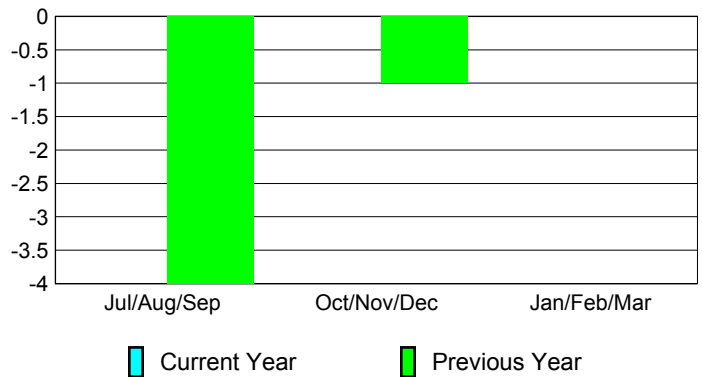

Membership Results 2012-2013

Goal, New, Dropped, Gain/Loss

Comparison of Club Gain/Loss

Current Year Compared to the Previous Year

Comparison of Membership Gain/Loss

Current Year Compared to the Previous Year

YTD Status Quo Clubs 2012-2013

Status Quo Clubs Compared to Status Quo Members

Gender Comparison 2012-2013

Jul/Aug/Sep

Oct/Nov/Dec

Jan/Feb/Mar

Male

Female