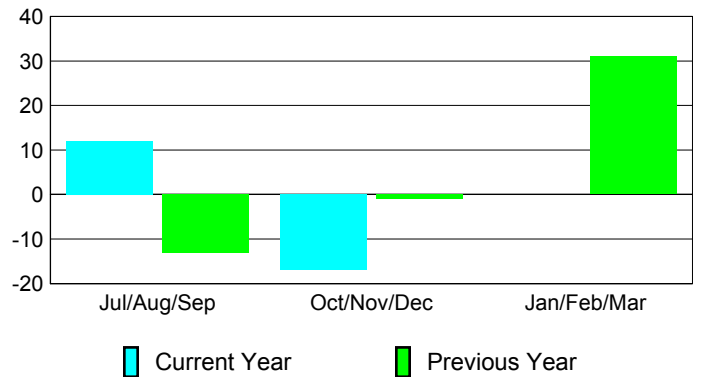

Membership Results
2012-2013

Membership
2011-2012

Month	Net Memb Goal	Actual New Memb	Actual Dropped Memb	Gain/Loss of Memb	Gain/Loss of Memb
Jul/Aug/Sep		35	-23	12	-13
Oct/Nov/Dec		1	-18	-17	-1
Jan/Feb/Mar					31
Totals		36	-41	-5	17

Membership Results 2012-2013

Goal, New, Dropped, Gain/Loss

Comparison of Membership Gain/Loss

Current Year Compared to the Previous Year

Gender Comparison 2012-2013

Jul/Aug/Sep

Oct/Nov/Dec

Jan/Feb/Mar