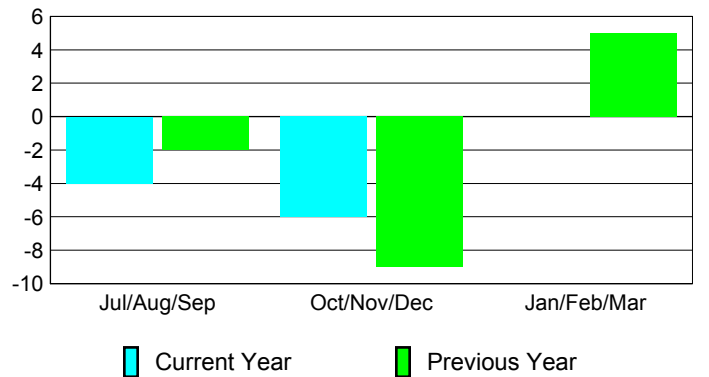

Gender Comparison 2012-2013

Jul/Aug/Sep

Oct/Nov/Dec

Jan/Feb/Mar

Male

Female