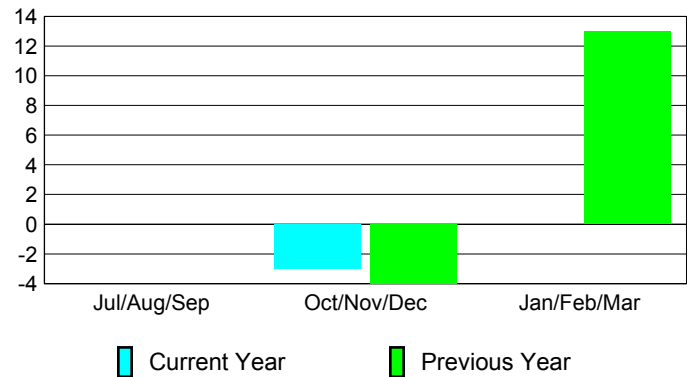

Membership Results
2012-2013

Membership
2011-2012

Month	Net Memb Goal	Actual New Memb	Actual Dropped Memb	Gain/Loss of Memb	Gain/Loss of Memb
Jul/Aug/Sep		0	0	0	0
Oct/Nov/Dec		0	-3	-3	-4
Jan/Feb/Mar					13
Totals		0	-3	-3	9

Membership Results 2012-2013

Goal, New, Dropped, Gain/Loss

Comparison of Membership Gain/Loss

Current Year Compared to the Previous Year

Gender Comparison 2012-2013

Jul/Aug/Sep

Oct/Nov/Dec

Jan/Feb/Mar