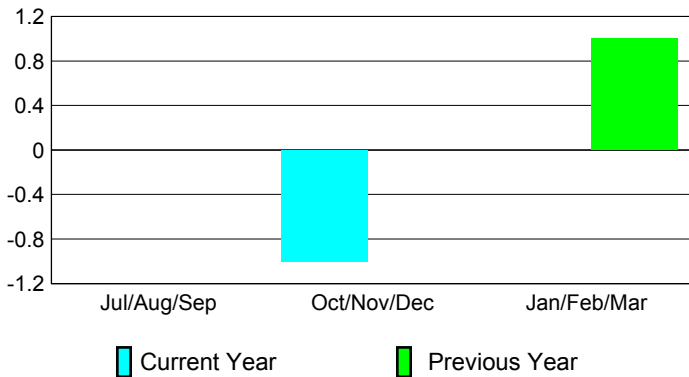

2012-2013 GMT Reports for District (or Undistricted) **District 403 A1 BURKINA**

GMT: **Norbert Bationo**

Location: **BURKINA FASO**

GMT CA: **6**

CLUBS

Club Results 2012-2013	Clubs 2011-2012

Month	New Club Goal	Actual New Clubs	Actual Dropped Clubs	Gain/Loss of Clubs	Gain/Loss of Clubs
Jul/Aug/Sep		0	0	0	0
Oct/Nov/Dec		0	-1	-1	0
Jan/Feb/Mar					1
Totals		0	-1	-1	1

Club Results 2012-2013

Goal, New, Dropped, Gain/Loss

Comparison of Club Gain/Loss

Current Year Compared to the Previous Year

YTD Status Quo Clubs 2012-2013

Status Quo Clubs Compared to Status Quo Members

MEMBERSHIP

Membership Results 2012-2013	Membership 2011-2012

Month	Net Memb Goal	Actual New Memb	Actual Dropped Memb	Gain/Loss of Memb	Gain/Loss of Memb
Jul/Aug/Sep		37	-48	-11	0
Oct/Nov/Dec		25	-48	-23	-18
Jan/Feb/Mar					50
Totals		62	-96	-34	32

Membership Results 2012-2013

Goal, New, Dropped, Gain/Loss

Comparison of Membership Gain/Loss

Current Year Compared to the Previous Year

Gender Comparison 2012-2013

Jul/Aug/Sep

Oct/Nov/Dec

Jan/Feb/Mar

Male

Female