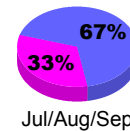

Membership Results 2012-2013

Membership 2011-2012

Month	Net Memb Goal	Actual New Memb	Actual Dropped Memb	Gain/Loss of Memb	Gain/Loss of Memb
Jul/Aug/Sep		0	-21	-21	0
Oct/Nov/Dec		5	-7	-2	-3
Jan/Feb/Mar					34
Totals		5	-28	-23	31

Membership Results 2012-2013

Goal, New, Dropped, Gain/Loss

Comparison of Membership Gain/Loss

Current Year Compared to the Previous Year

Gender Comparison 2012-2013

Jan/Feb/Mar

Male

Female