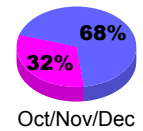

Membership Results 2012-2013

Membership 2011-2012

Month	Net Memb Goal	Actual New Memb	Actual Dropped Memb	Gain/Loss of Memb	Gain/Loss of Memb
Jul/Aug/Sep		0	-21	-21	0
Oct/Nov/Dec		5	-7	-2	-3
Jan/Feb/Mar					34
Totals		5	-28	-23	31

Membership Results 2012-2013

Goal, New, Dropped, Gain/Loss

Comparison of Membership Gain/Loss

Current Year Compared to the Previous Year

Gender Comparison 2012-2013

Jan/Feb/Mar

Male

Female