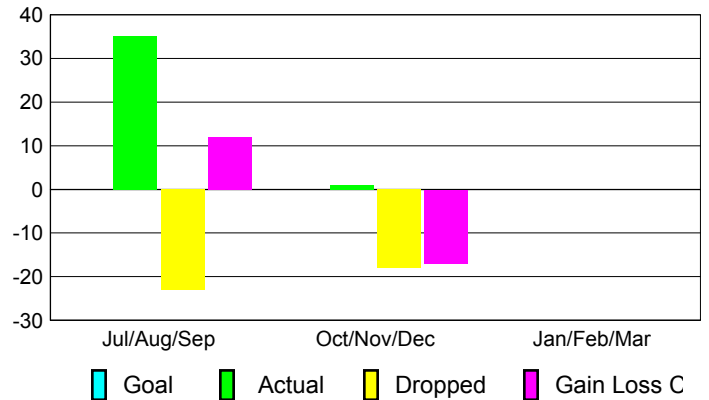

Membership Results 2012-2013

Goal, New, Dropped, Gain/Loss

Comparison of Membership Gain/Loss

Current Year Compared to the Previous Year