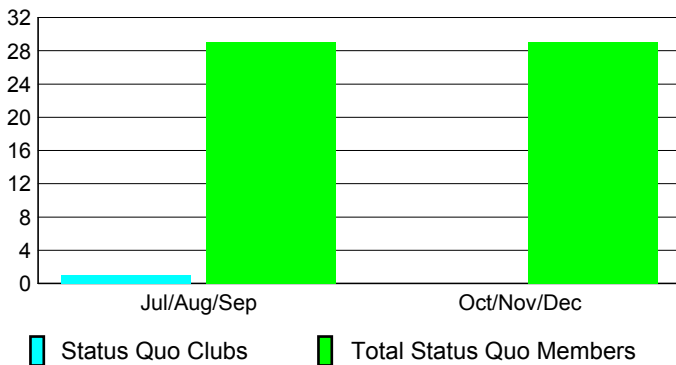

YTD Status Quo Clubs 2012-2013

Status Quo Clubs Compared to Status Quo Members