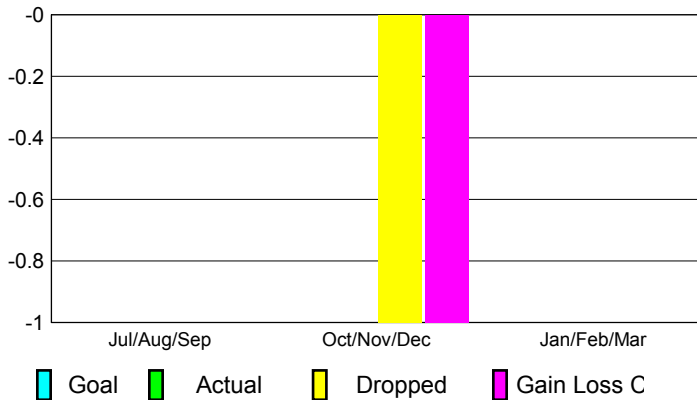

2012-2013 GMT Reports for District (or Undistricted) **District 403 A1 BURKINA**

GMT: **Norbert Bationo**

Location: **BURKINA FASO**

GMT CA: **6**

CLUBS

Club Results 2012-2013	Clubs 2011-2012

Month	New Club Goal	Actual New Clubs	Actual Dropped Clubs	Gain/Loss of Clubs	Gain/Loss of Clubs
Jul/Aug/Sep		0	0	0	0
Oct/Nov/Dec		0	-1	-1	0
Jan/Feb/Mar					1
Totals		0	-1	-1	1

Club Results 2012-2013

Goal, New, Dropped, Gain/Loss

Comparison of Club Gain/Loss

Current Year Compared to the Previous Year