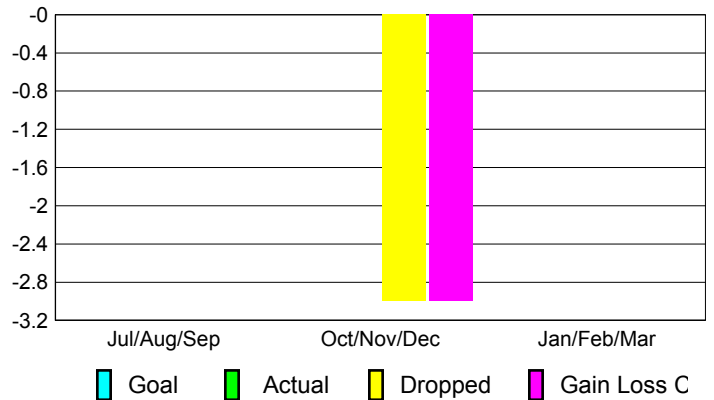

Membership Results 2012-2013

Goal, New, Dropped, Gain/Loss

Comparison of Membership Gain/Loss

Current Year Compared to the Previous Year