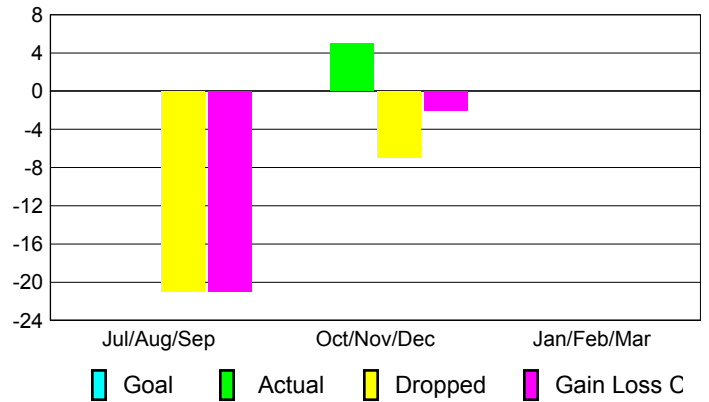

Membership Results 2012-2013

Goal, New, Dropped, Gain/Loss

Comparison of Membership Gain/Loss

Current Year Compared to the Previous Year