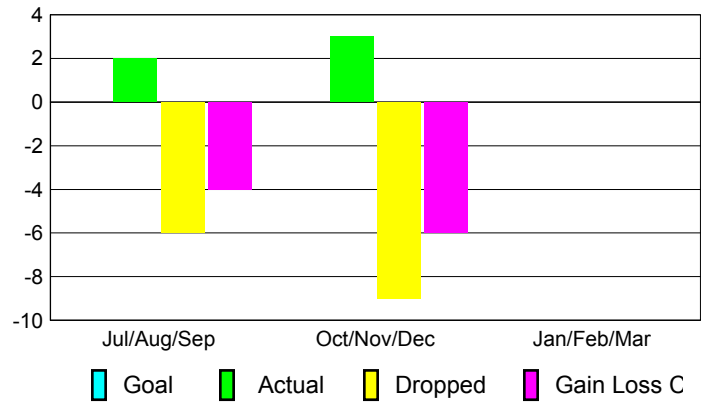

Membership Results 2012-2013

Goal, New, Dropped, Gain/Loss

Comparison of Membership Gain/Loss

Current Year Compared to the Previous Year