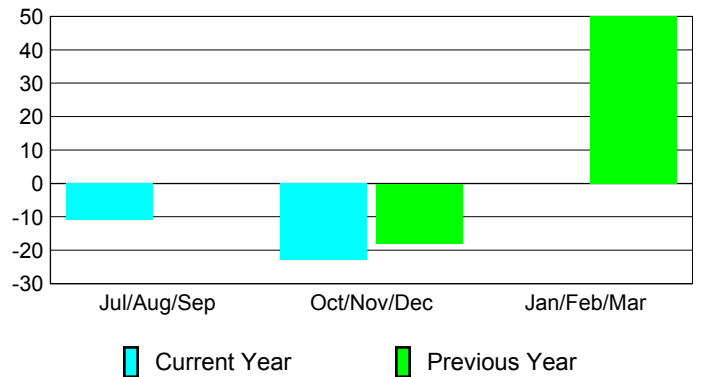

Gender Comparison 2012-2013

Jul/Aug/Sep

Oct/Nov/Dec

Jan/Feb/Mar

Male

Female